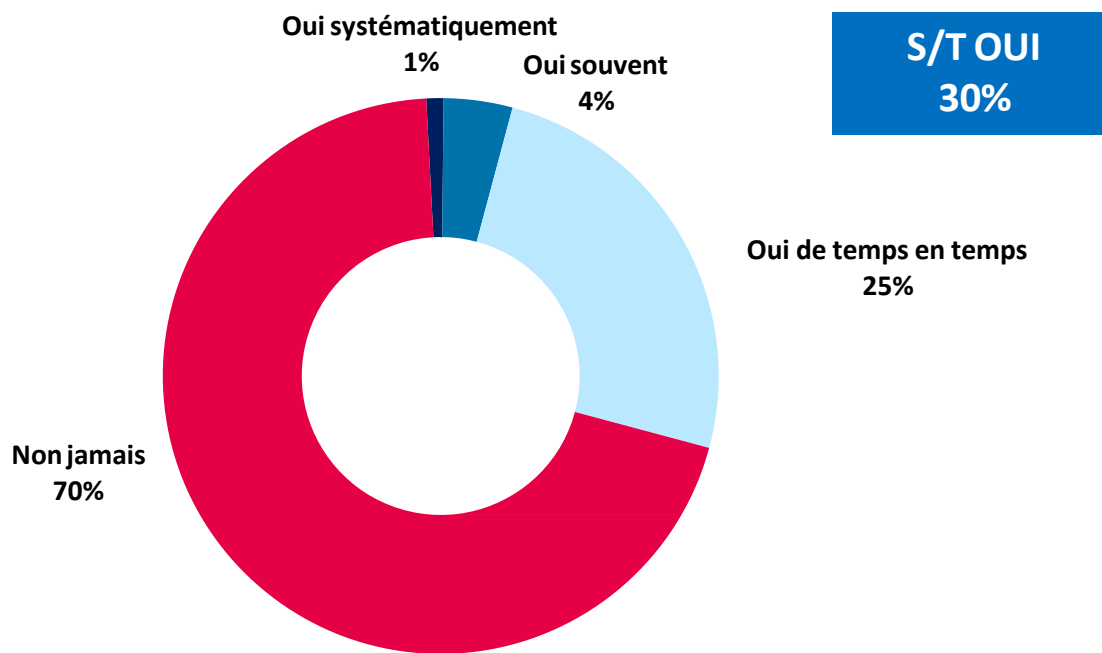

PRÈS D'UN TIERS DES FRANÇAIS DÉCLARENT ALLER VOIR LES FILMS QUI OBTIENNENT LA PALME D'OR AU FESTIVAL DE CANNES

QUESTION – De manière générale, allez-vous voir les films qui obtiennent la palme d'or au Festival de Cannes ?