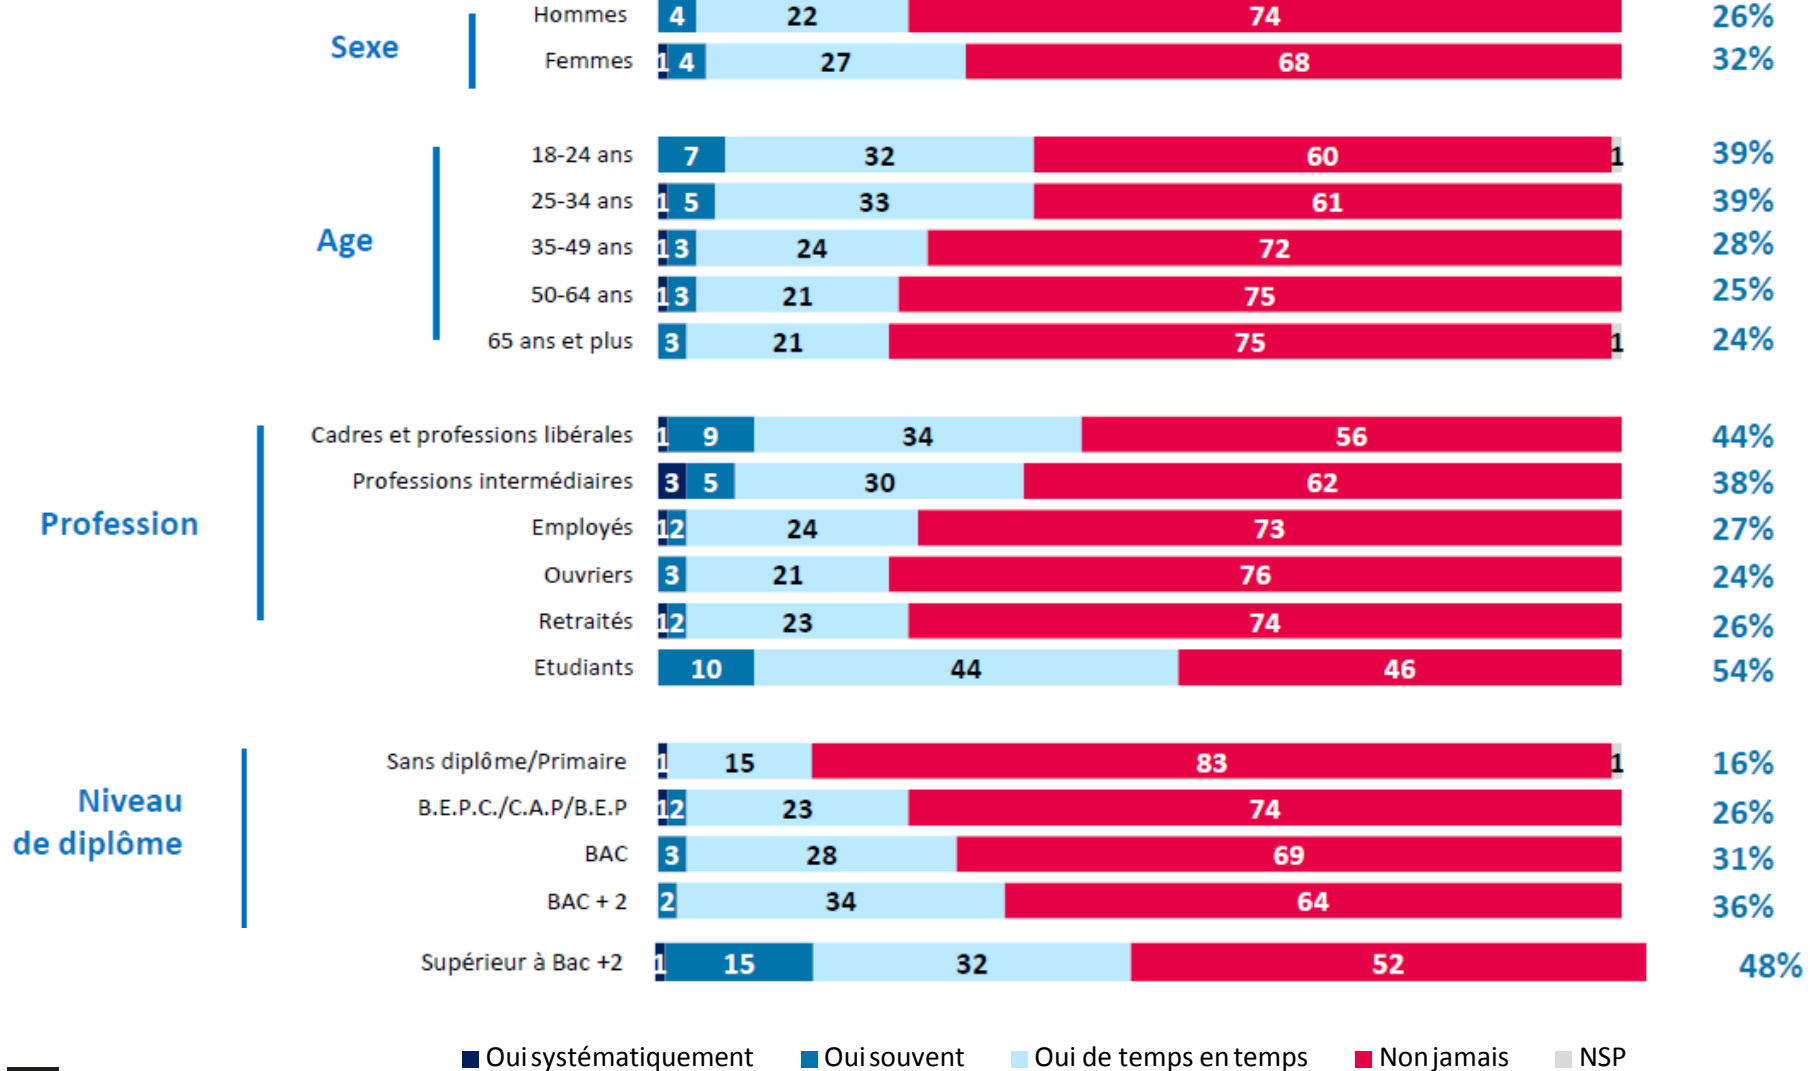

LES PLUS JEUNES ET NOTAMMENT LES ÉTUDIANTS, LES CADRES ET LES PLUS DIPLÔMÉS FIGURENT PARMIS LES PLUS ASSIDUS

S/T OUI